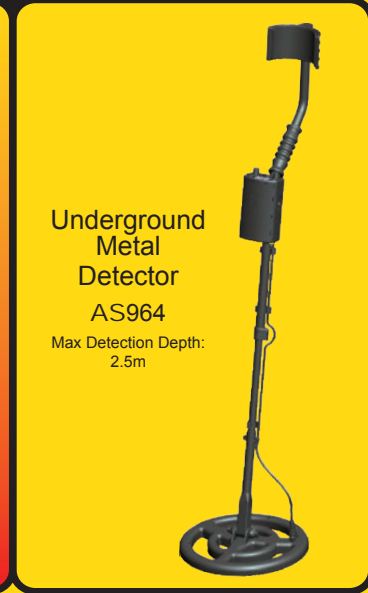

SPEC	AS964
Detection Indication	Pointer Indication / Alarm Buzzer
Max Detection Depth	2.5m (50cm*50cm*1.2cm coin)
Operating Mode	Ground Balance / Identification
Signal Frequency	7.0kHz
Object Detectable	Ferrous / Non-ferrous metals
Battery Indication	√
Backlight Display	√
Searchlight	√
Earphone Jack	√
Metal Identification	√
Rated Power	0.5W
Operation Temperature	0°C ~ 50°C
Storage Temperature	-20°C ~ 60°C

SPEC	AS954
Detection Indication	Alarm Buzzer / Vibration / Indication
Detectable Size	5*5*1mm
Signal Frequency	13kHz
Object Detectable	Aluminum, copper, iron & rare metals
Sensitivity Adjustment	√
Earphone Jack	√

Underground Metal Detector

AS924

Max Detection Depth: 2.5m

Underground Metal Detector

AS944

Max Detection Depth: 2.5m

Hand-held Metal Detector

AS954

Underground Metal Detector

AS964

Max Detection Depth: 2.5m

*The parameters and specifications are based on products sold.