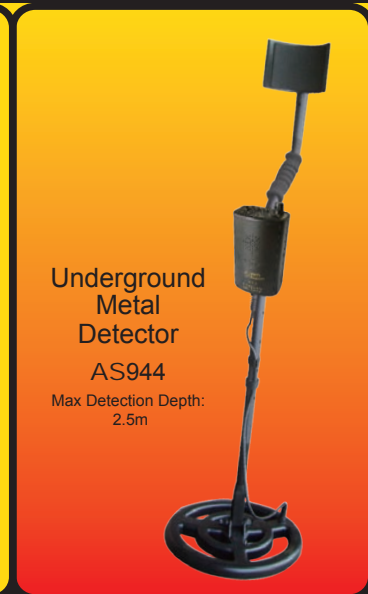

Electronic Metal Detector

ติดต่อบริษัท นีโอนิคส์ จำกัด

Tel: 098-479-5684 หรือ 061-8268939

E-mail: sale@tools.in.th เว็บไซต์ www.tools.in.th

SPECIFICATIONS	AS924	AS944
Detection Indication	LCD Display / Alarm Buzzer	LED Indication / Alarm Buzzer
Max Detection Depth	2.5m (50cm*50cm*1.2cm coin)	
Operating Mode	Ground Balance / Recognition	
Signal Frequency	7.0kHz	
Object Detectable	Ferrous / Non-ferrous metals	
Battery Indication	√	√
Backlight Display	√	---
Searchlight	√	√
Earphone Jack	√	√
Metal Identification	√	---
Rated Power	0.5W	0.5W
Operation Temperature	0°C ~ 50°C	0°C ~ 50°C
Storage Temperature	-20°C ~ 60°C	-20°C ~ 60°C

SPEC	AS964
Detection Indication	Pointer Indication / Alarm Buzzer
Max Detection Depth	2.5m (50cm*50cm*1.2cm coin)
Operating Mode	Ground Balance / Identification
Signal Frequency	7.0kHz
Object Detectable	Ferrous / Non-ferrous metals
Battery Indication	√
Backlight Display	√
Searchlight	√
Earphone Jack	√
Metal Identification	√
Rated Power	0.5W
Operation Temperature	0°C ~ 50°C
Storage Temperature	-20°C ~ 60°C

SPEC	AS954
Detection Indication	Alarm Buzzer / Vibration / Indication
Detectable Size	5*5*1mm
Signal Frequency	13kHz
Object Detectable	Aluminum, copper, iron & rare metals
Sensitivity Adjustment	√
Earphone Jack	√

Underground Metal Detector

AS924

Max Detection Depth: 2.5m

Underground Metal Detector

AS944

Max Detection Depth: 2.5m

Hand-held Metal Detector

AS954