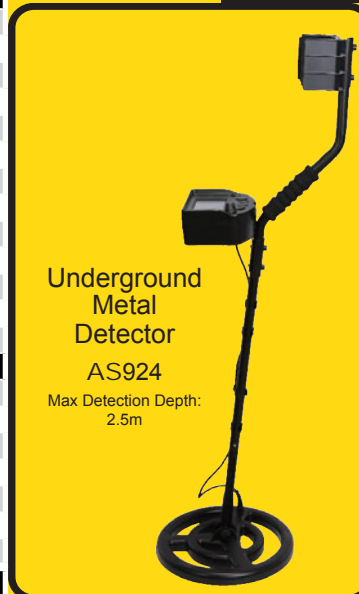

Underground Metal Detector

SPEC	AS964
Detection Indication	Pointer Indication / Alarm Buzzer
Max Detection Depth	2.5m (50cm*50cm*1.2cm coin)
Operating Mode	Ground Balance / Identification
Signal Frequency	7.0kHz
Object Detectable	Ferrous / Non-ferrous metals
Battery Indication	√
Backlight Display	√
Searchlight	√
Earphone Jack	√
Metal Identification	√
Rated Power	0.5W
Operation Temperature	0°C ~ 50°C
Storage Temperature	-20°C ~ 60°C

GENERAL CHARACTERISTICS & PACKING INFORMATION	
Power	1200mA Li-battery
Product Net Weight	2380g
Product Size	30 x 30 x 123.5cm
Packing	Aluminum Box
Std Quantity / Carton	3
Std Carton Size	48.5 x 37 x 38cm
Std Carton Gross Weight	11.65kg

SPEC	AS954
Detection Indication	Alarm Buzzer / Vibration / Indication
Detectable Size	5*5*1mm
Signal Frequency	13kHz
Object Detectable	Aluminum, copper, iron & rare metals
Sensitivity Adjustment	√
Earphone Jack	√

GENERAL CHARACTERISTICS & PACKING INFORMATION	
Power	3.7V Li-battery
Product Net Weight	312g
Product Size	80 x 43 x 425cm
Packing	Gift box
Standard Quantity / Carton	40
Standard Carton Size	49.5 x 45 x 37cm
Standard Carton Gross Weight	18.24kg

Underground Metal Detector

AS924

Max Detection Depth: 2.5m