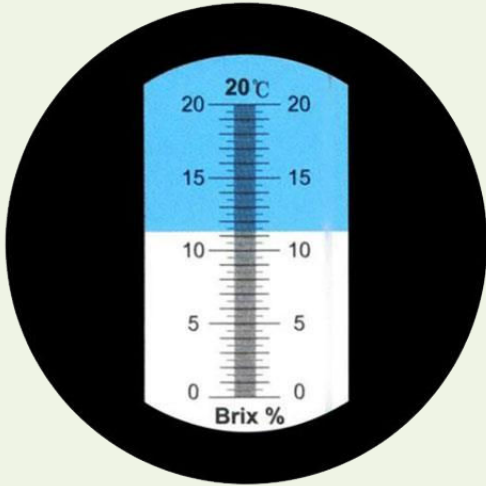

## RHB-20ATC Brix Refractometer

1. With Built-in ATC compensation Range (Automatic Temperature Compensation) from 10°C to 30°C
2. For field use, without having to re-calibrate after changes in ambient working temperature.
3. Soft rubber eye piece for comfortable viewing
4. Equipped with scale measurement which provides direct reading
5. Accurate testing results guaranteed
6. Extremely easy-to-use and calibrate
7. Durable and built to last long
8. Adjustable manual focusing
9. Uses ambient light only which means battery or power source is not required.
10. Cushioned with soft & comfortable non-slip rubber

### Specifications:

- SCALE: Brix scale: 0 to 20%Brix
- Minimum Division: 0.1%Brix
- Accuracy: 0.1%Brix
- Reference Temperature: 20°C
- ATC (Automatic Temperature Compensation)  
Compensation Range: 10°C~30°C (50°F~86°F)
- Manual calibration with mini-screw driver provided