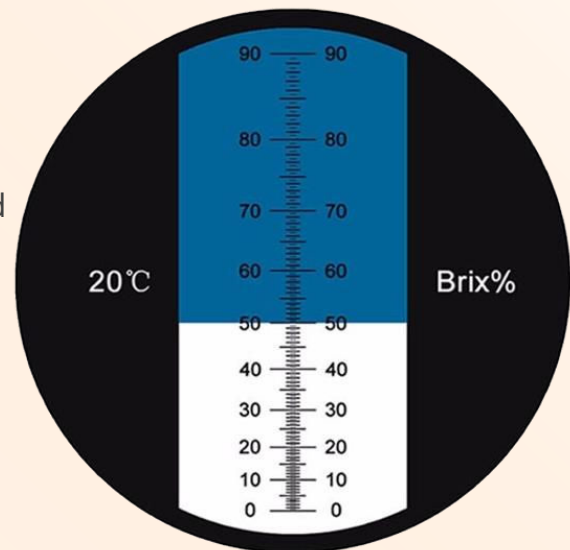

ติดต่อบริษัท นีโอนิคส์ จำกัด

Tel: 098-479-5684 หรือ 061-8268939

E-mail: sale@tools.in.th เว็บไซต์ www.tools.in.th